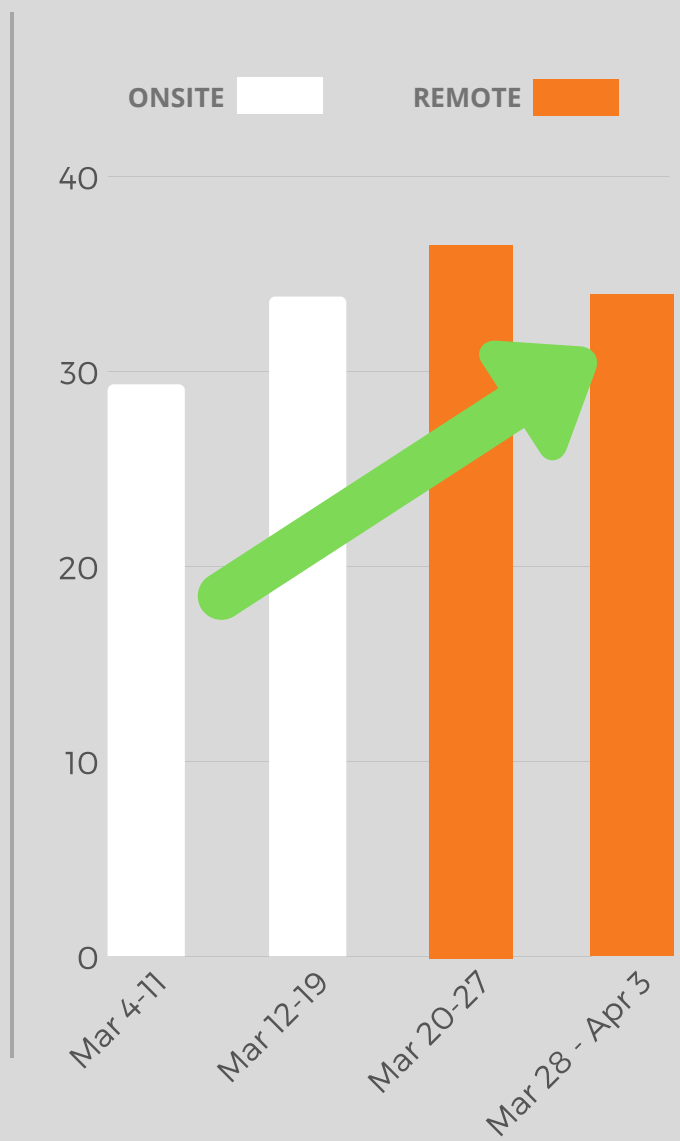

25+

more avg docs per day reviewed per reviewer*

ALL WORK AI-MONITORED

20,000+ remote work hours analyzed

WORK FOCUS CONSISTENT

ONSITE VS **REMOTE** REVIEW

Remote reviewers continue to meet XDD's benchmark standards for focused work app usage, delivering consistent managed review results.