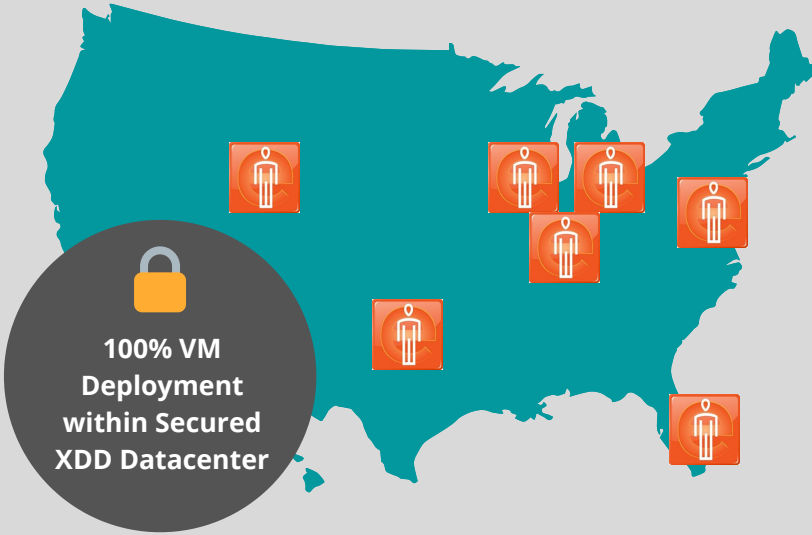

TECH-ENABLED MANAGED REVIEW DESIGNED TO ADAPT WITH CLIENT NEEDS

Xact Data Discovery's seamless and secure managed review solution:
Onsite or Remote AI-Driven Review.

✓ **SOC 2 COMPLIANT WITH ANNUAL AUDIT**

100%

SECURE REVIEW

- ✓ Only approved app use, including Relativity
- ✓ No USB, copy/paste or data transfer options
- ✓ All actions logged, monitored, & protected by access control
- ✓ Secure tunnel connection to VM with auto log off idle timeout
- ✓ No public or FTP port access

XDD's
SEAMLESS
REMOTE
DEPLOYMENT
WITHIN

24

hrs

ACROSS

7

review centers

FOR

400+

reviewers

PRODUCTIVITY EXCELS

ONSITE VS **REMOTE** REVIEW

Productivity across all review centers continued to excel after deploying reviewers remotely.*

PRODUCTIVITY CHANGE
(AVG DOCS/HR/REVIEWER)

10%

increase in avg docs/hr for reviewers

25+

more avg docs per day reviewed per reviewer*

ALL WORK AI-MONITORED

20,000+ remote work hours analyzed