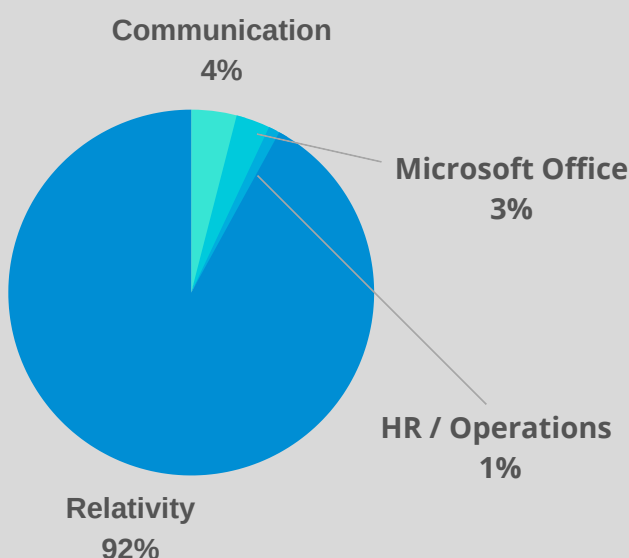

101%

Focused review time compared to the XDD focus benchmark

95%

focused on efficient review tasks including usage of review-enabling apps (Relativity / Blackbar, MS Office).

*A group of cases spanning across all XDD review centers was evaluated for the two weeks before and after remote review deployment. Daily document estimates assume an 8 hr workday.